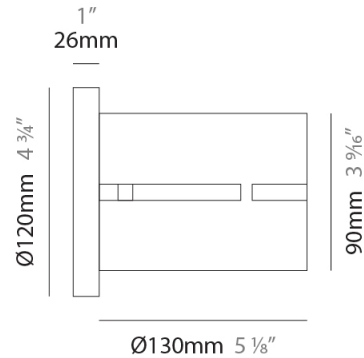

PROJECT	_____
TYPE	_____
SPECIFIER	_____
QUANTITY	_____
DATE	_____

LUZ OCULTA METAL SURFACE

D53027-

base number   Finish
Options

1. To build a product code in our configurator select the specify button on the base model # product page
2. To build a manual product code on this datasheet choose from the options listed below in blue font and add the suffix to the base model #

GENERAL

Series: Luz Oculta
Subseries: Luz Oculta Metal
Brand: Fambuena
Division: Design
Mounting Type: Surface
Mounting Location: Wall
Subcategory: Ambient

PHYSICAL

Shape: Cylinder
Diameter (mm): 130
Diameter (in): 5 1/8
Height (mm): 120
Depth (mm): 156
Height (in): 4 3/4
Depth (in): 6 1/8
Light Distribution: Direct / Indirect
Fixture Finish: [BRA](#) / [BRZ](#) / [ABR](#)
Fixture Material: Metal

ELECTRICAL

Number of Lamps: 1
Lamp Type: LED Retrofit
Lamp Shape: T4
Bulb Included: Bulb Not Included
Max. Wattage Per Lamp (W): 5
Lamp Base: G9
Input Voltage (V): 120

LED

OPTICAL

RATINGS AND CERTIFICATIONS

Certified By: Certified for North American Standards
IP rating: IP20