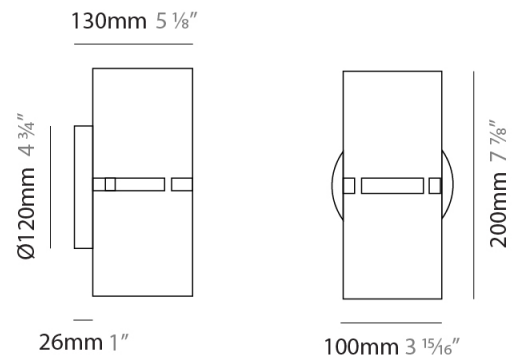

LUZ OCULTA METAL SURFACE

D53028-

base number _____
Finish _____
Options _____

1. To build a product code in our configurator select the specify button on the base model # product page
2. To build a manual product code on this datasheet choose from the options listed below in blue font and add the suffix to the base model #

GENERAL

Series: Luz Oculta _____
Subseries: Luz Oculta Metal _____
Brand: Fambuena _____
Division: Design _____
Mounting Type: Surface _____
Mounting Location: Wall _____
Subcategory: Ambient _____

PHYSICAL

Shape: Cylinder _____
Diameter (mm): 100 _____
Diameter (in): 3 ¹⁵/₁₆ _____
Height (mm): 200 _____
Height (in): 7 ⁷/₈ _____
Extension (mm): 120 _____
Extension (in): 4 ³/₄ _____
Light Distribution: Direct / Indirect _____
Fixture Finish: [BRA](#) / [BRZ](#) / [ABR](#) _____
Fixture Material: Metal _____

ELECTRICAL

Number of Lamps: 1 _____
Lamp Type: LED Retrofit _____
Lamp Shape: T4 _____
Bulb Included: Bulb Not Included _____
Max. Wattage Per Lamp (W): 5 _____
Lamp Base: G9 _____
Input Voltage (V): 120 _____

LED

OPTICAL

RATINGS AND CERTIFICATIONS

Certified By: Certified for North American Standards _____
IP rating: IP20 _____